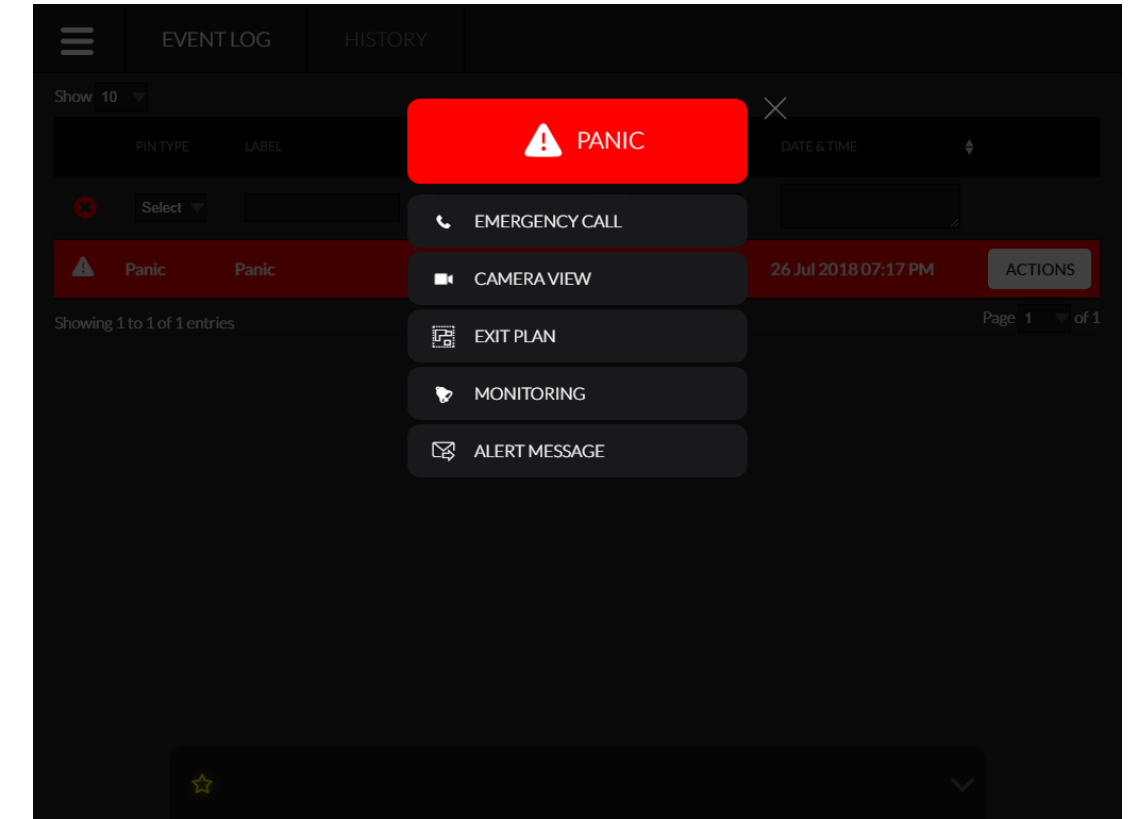

BuildTrack App