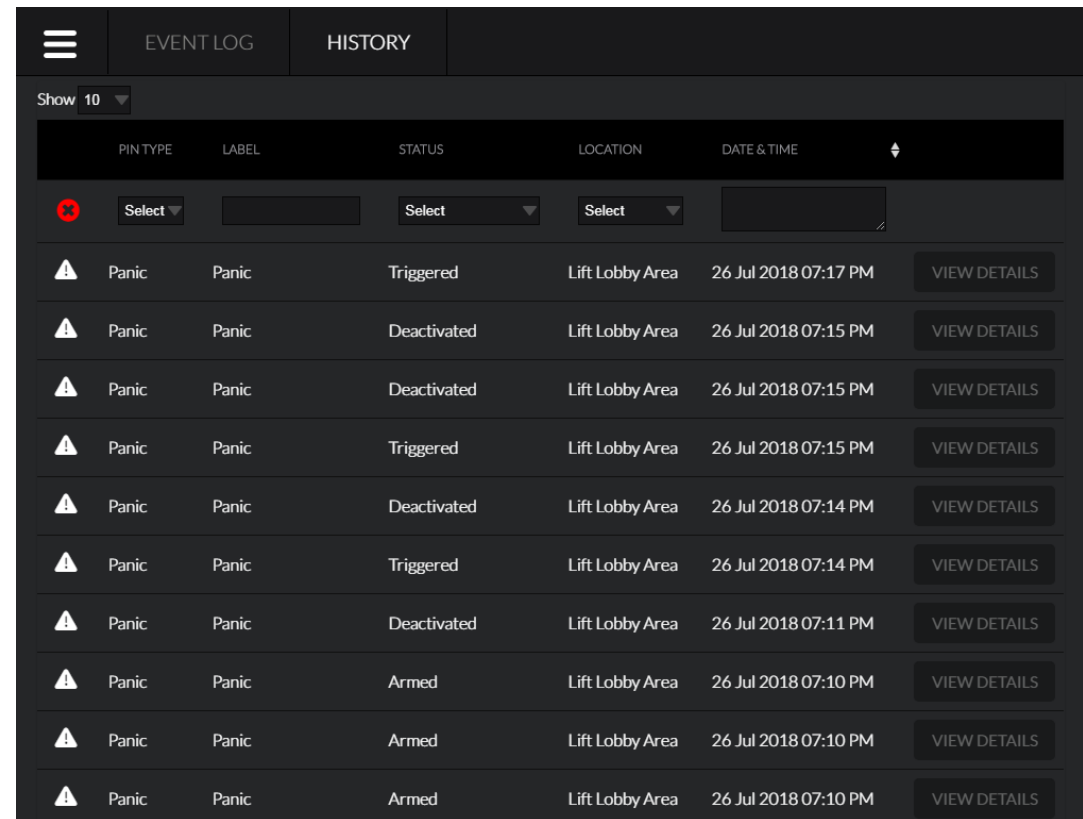

BuildTrack App